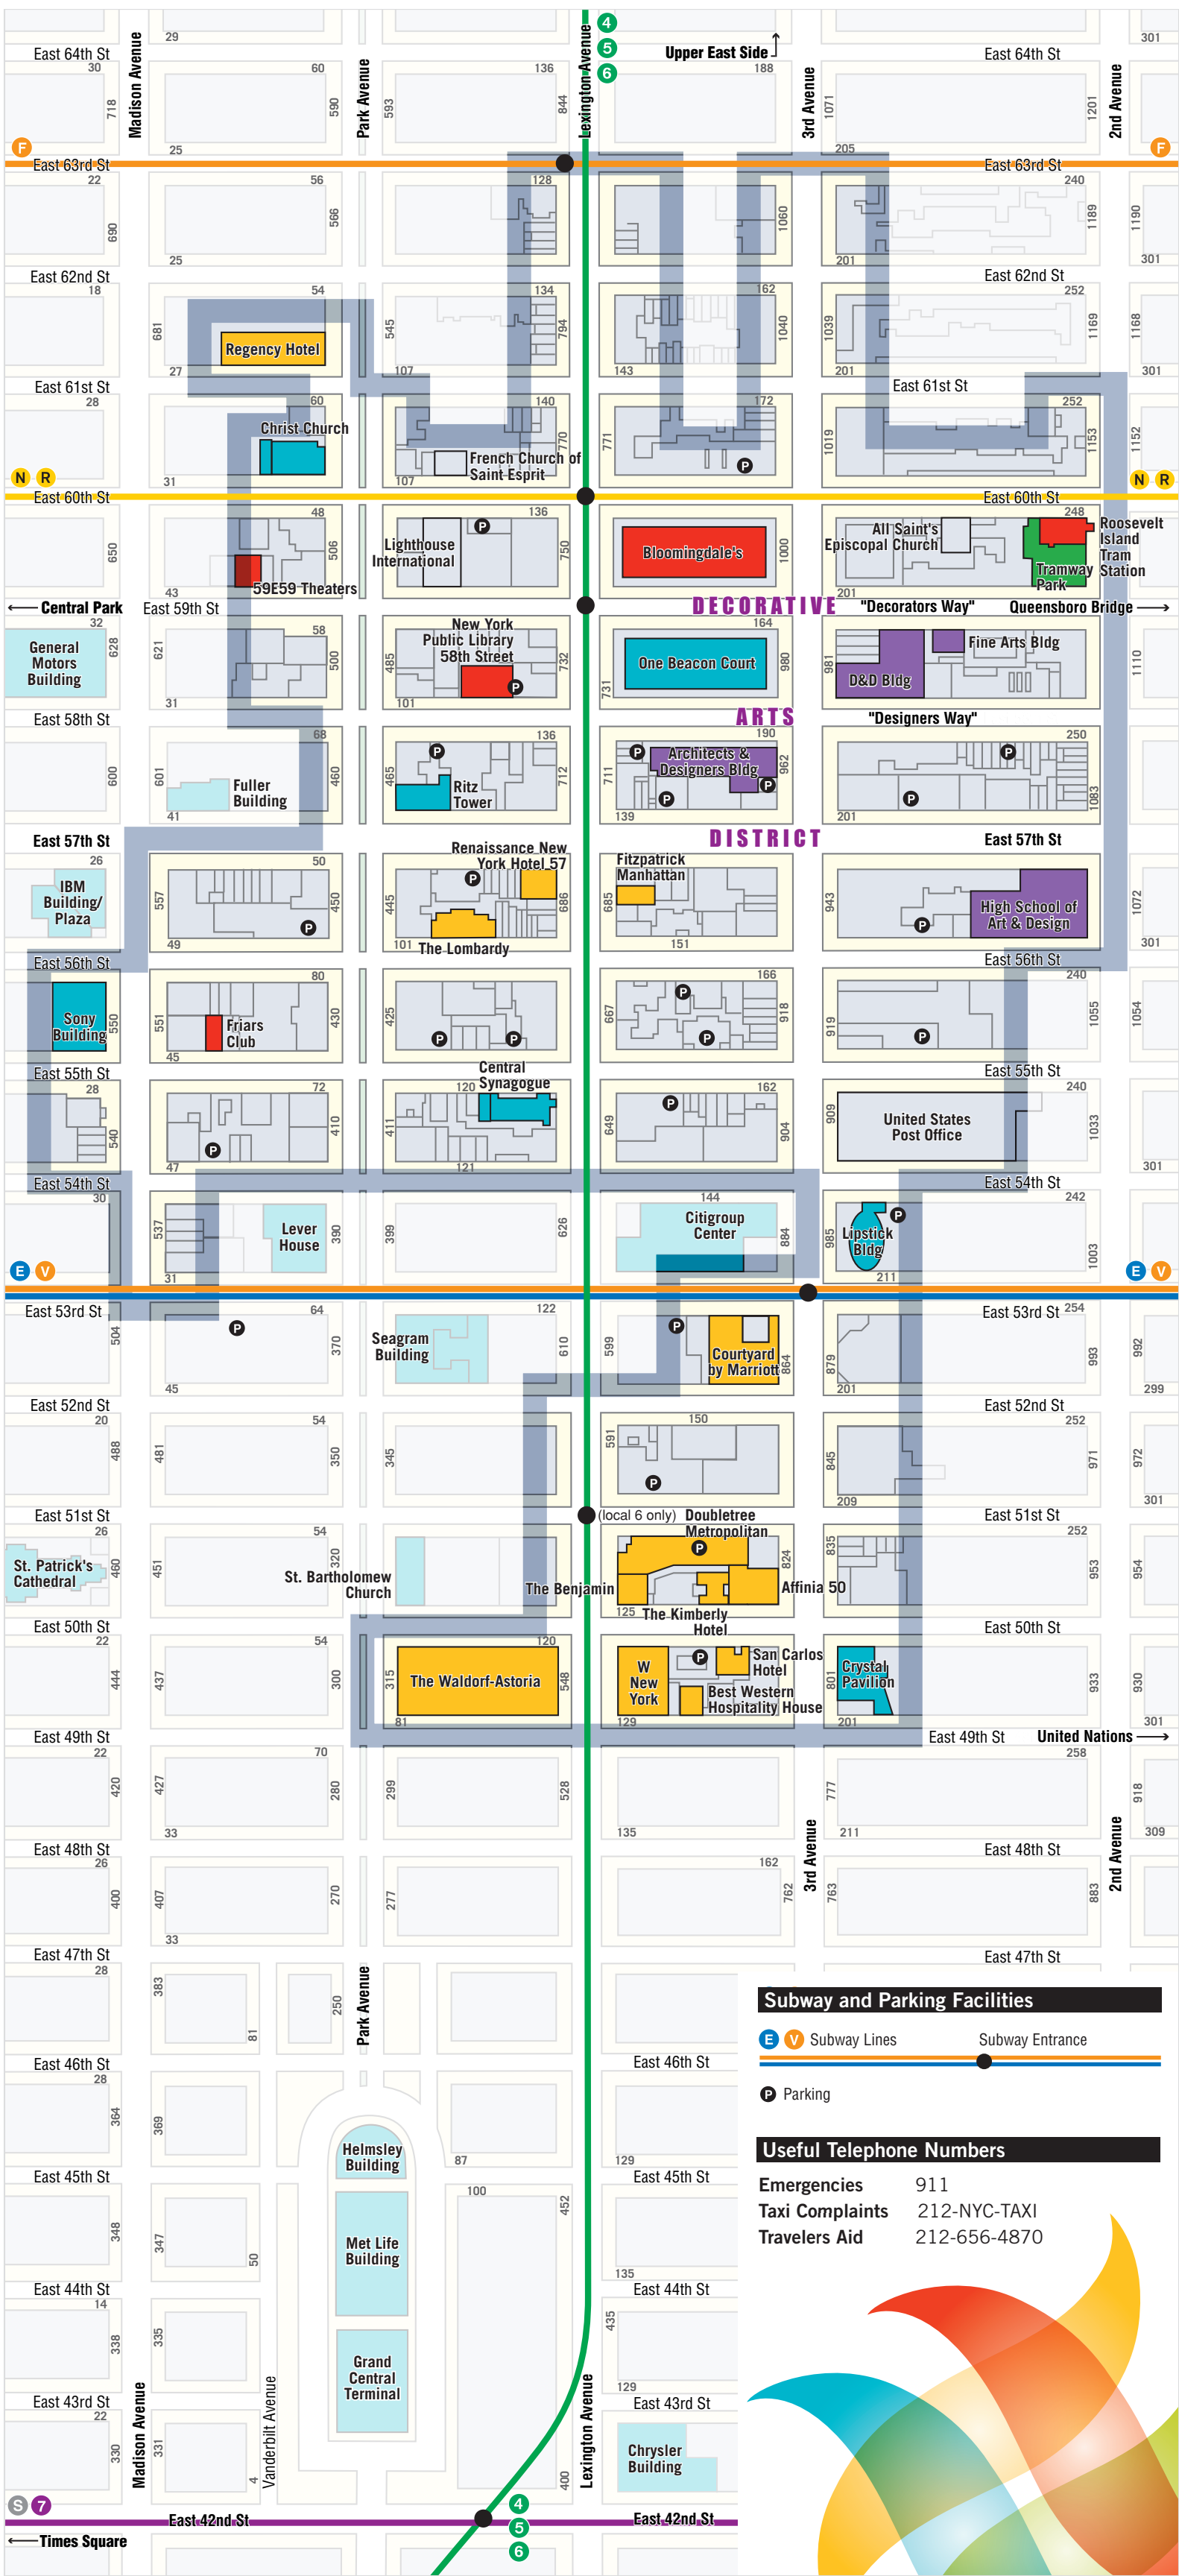

Points of Interest

59E59 Theaters 59 East 59th St www.59e59.org	212.753.5959
Bloomingdale's 1000 Third Ave www.bloomingdales.com	212.705.2000
Friars Club 57 East 55th St www.friarsclub.org	212.751-7272
New York Public Library – 58th Street 127 East 58th St	212.759.7358
Roosevelt Island Tram Station 59th St & 2nd Ave	212.832.4543

Decorative Arts District

Architects & Designers Building 150 East 58th St www.adbuilding.com	212.644.6555
Decoration & Design Building 979 Third Ave www.ddbuilding.com	212.759.5408
Fine Arts Building 232 East 59th St	212.759.6935
High School of Art & Design 1075 Second Ave	212.752.4340

Notable Addresses and Architecture

Central Synagogue	123 East 55th St
Christ Church	520 Park Ave
Crystal Pavilion	805 Third Ave
Lipstick Building	885 Third Ave
One Beacon Court	731 Lexington Ave
Ritz Tower	109 East 57th St
Sony Building	550 Madison Ave

Parks

Tramway Park	58th St & 2nd Ave